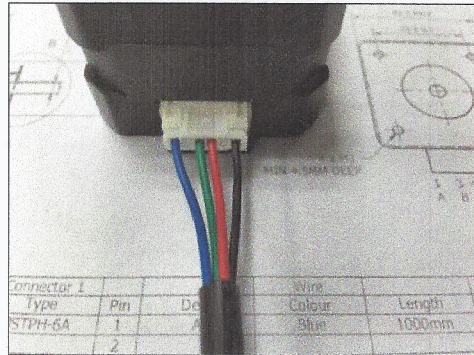

MOTECH MOTOR CO., LTD

Product Name

Nema 17 Cables  
CB-EDG01&02

Rev A

Made by

P.T

Approve

Martin

Date

2/27/2017

E3D SKU: E-CABLE-MOTOR-1000

E3D SKU: E-CABLE-MOTOR-500-ULT

PH-6 Connection  
1Blue 3Green 4Red 6Blck

P/N: CB-EDG01

E3D SKU: E-CABLE-MOTOR-1000

P/N: CB-EDG02