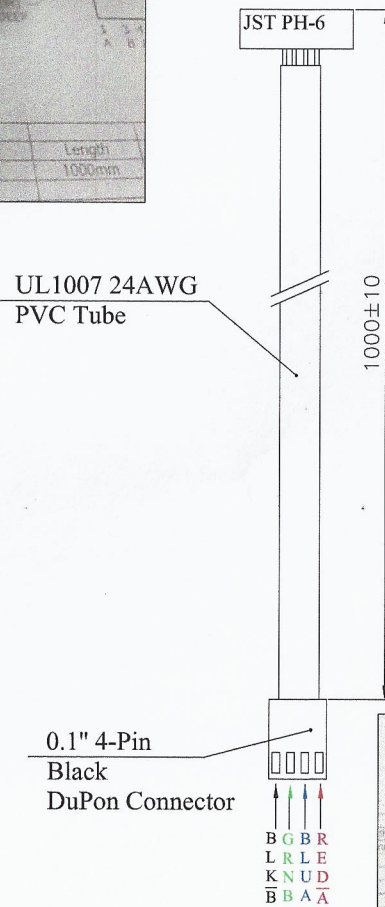

MOTECH MOTOR CO., LTD

Product Name

Nema 17 Cables  
CB-EDG01&02

Rev A

Made by

P.T

Approve

Martin

Date

2/27/2017

E3D SKU: E-CABLE-MOTOR-1000

E3D SKU: E-CABLE-MOTOR-500-ULT

PH-6 Connection  
1Blue 3Green 4Red 6Blck

P/N: CB-EDG01

E3D SKU: E-CABLE-MOTOR-1000

P/N: CB-EDG02

E3D SKU: E-CABLE-MOTOR-500-ULT